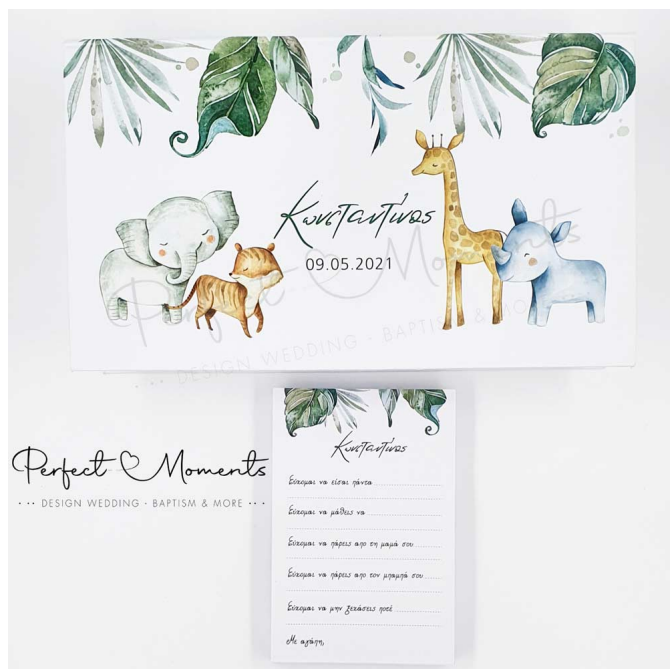

## 22220 - wish box watercolor animals jungle

Rating: Not Rated Yet

**Price**  
33,00 €

[Ask a question about this product](#)

Description

**cardboard wish box with matching card and jungle animals theme**

dimension: 28x15,5x6cm

Includes 50 cards printed in your theme