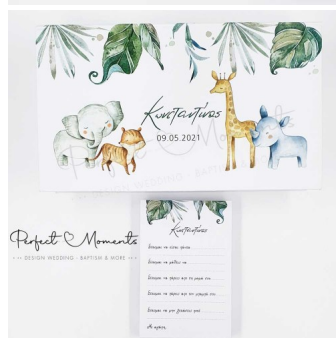

## 22220 - wish box watercolor animals jungle

Rating: Not Rated Yet

**Price**  
33,00 €

[Ask a question about this product](#)

Description

**cardboard wish box with matching card and jungle animals theme**

dimension: 28x15,5x6cm

Includes 50 cards printed in your theme